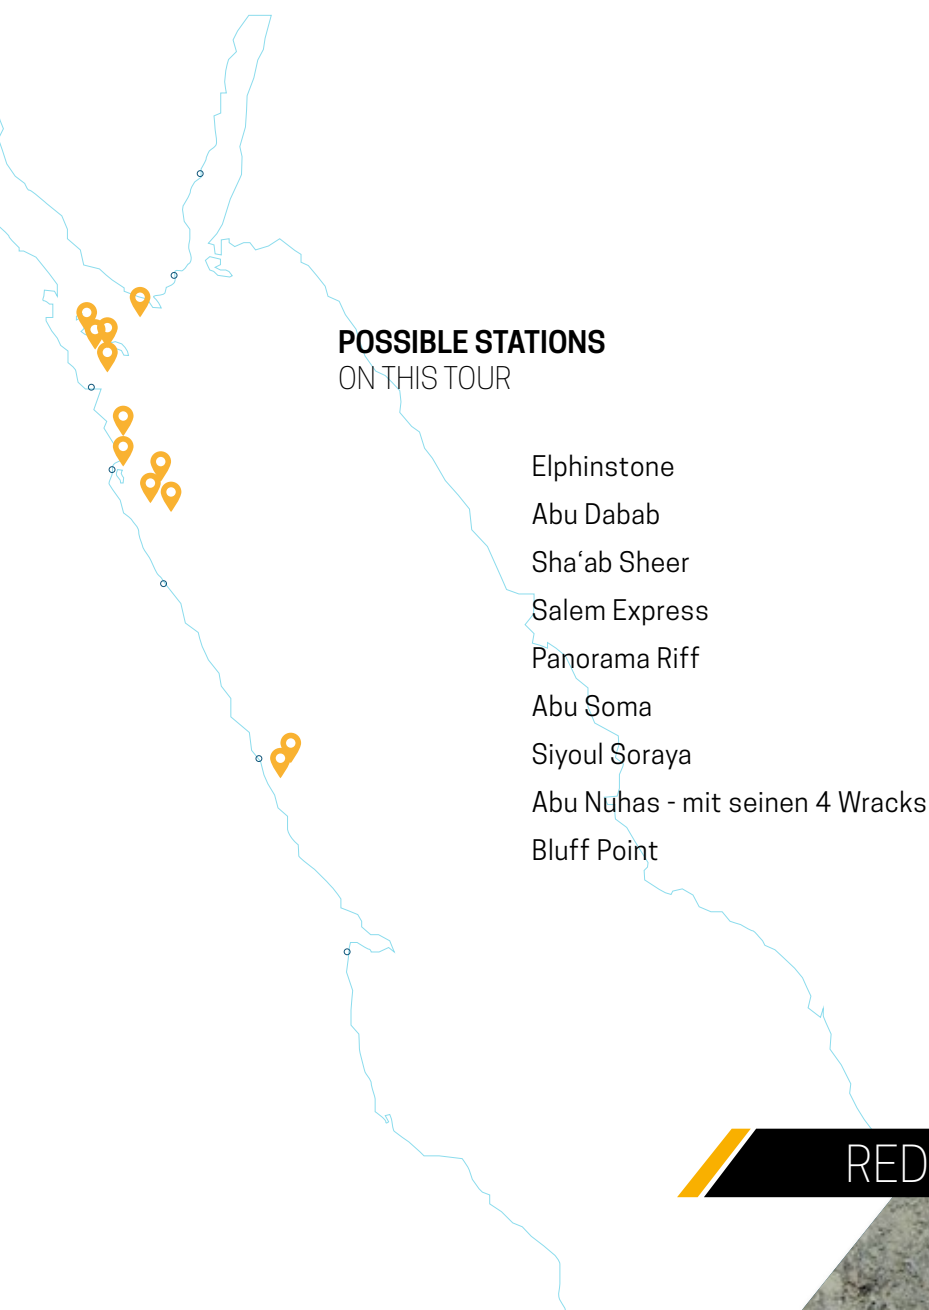

### POSSIBLE STATIONS ON THIS TOUR

Elphinstone  
 Abu Dabab  
 Sha’ab Sheer  
 Salem Express  
 Panorama Riff  
 Abu Soma  
 Siyoul Soraya  
 Abu Nuhas - mit seinen 4 Wracks  
 Bluff Point

Rosalie Moller  
 Thistlegorm  
 Sha’ab El Erg

## Sheer diversity, from north to south or vice-versa!

Option 2:

Start in Port Ghaleb, end in Hurghada

After starting in Port Ghalib's the famous Elphinstone attracts with its Longimani and a Hammerhead school.

Then it goes northwards to the dive sites around Safaga. Here lies the wreck of the 1991 sunken ferry Salem Express. Even the Panorama reef is on the program.

Further north we reach the wrecks at Abu Nuhas, where we dive 2 or 3 of them, before it then goes on to the wreck of the legendary Thistlegorm.

### POSSIBLE STATIONS ON THIS TOUR

Elphinstone  
Abu Dabab  
Sha'ab Sheer  
Salem Express  
Panorama Riff  
Abu Soma  
Siyoul Soraya  
Abu Nuhas - mit seinen 4 Wracks  
Bluff Point

Rosalie Moller  
Thistlegorm  
Sha'ab El Erg